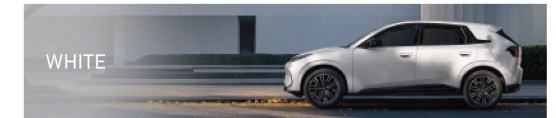

Exterior Color Pics: